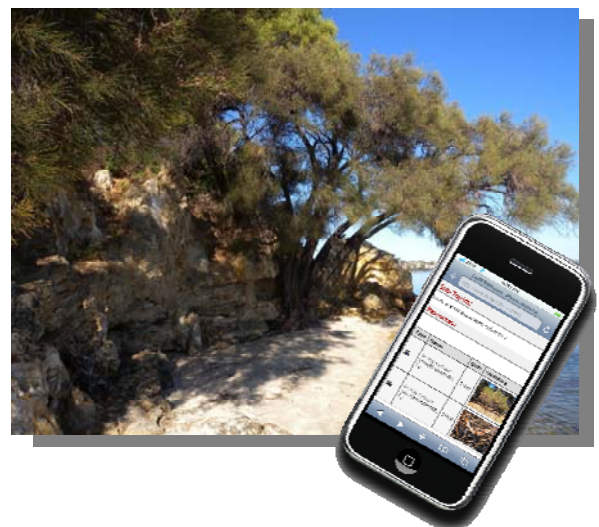

Local residents, teachers, and students (and even you) will be amazed to discover the rich heritage of their area. Potential visitors will be easily able to find out what makes your area so special.

They will be able to access local heritage information from a specially designed website and print out maps and information sheets on places, features, plants and animals. They can take these out on-site or, if they have a Smartphone (e.g. iPhone), they will be able to access information while they are there.

Features

- Custom designed website and Smartphone friendly website
- Google map showing the location of heritage places as well as online trails and tours
- Specially designed symbols highlighting the significance of places
- Dedicated information pages for places and features including plant and animal species
- Content of pages can include site map, interpretative text and resources such as photos, videos, audio files and maps

Google map of places and trails

Information on places & features

Photos, videos, audio files & other resources can be linked

Want to know more – visit
www.eksa.com.au