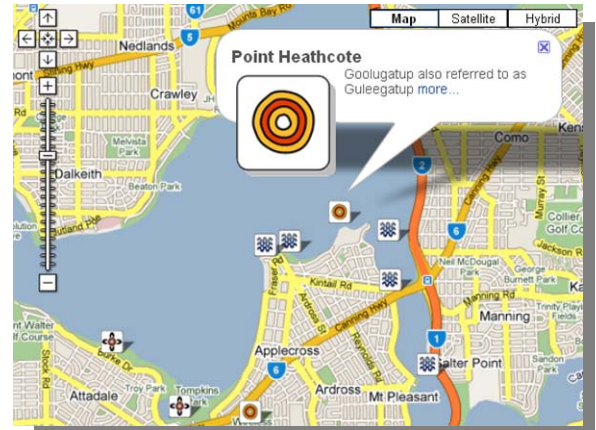

Benefits

- ☒ Information accessible anytime, from anywhere by anyone
- ☒ Customised design and attractive presentation
- ☒ Hassle free development process with guaranteed quality product
- ☒ Secure long term storage and maintenance of your valuable information
- ☒ Experienced, reliable service and ongoing support
- ☒ Able to integrate with existing website

Google map of places and trails